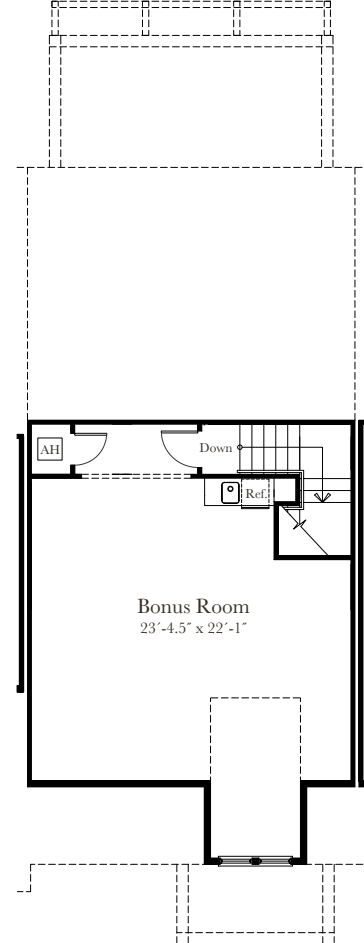

THE BROWNSTONES

at Kelly Plantation

BUILDING E

Exterior Residences

3 Bedrooms + Bonus Room | 2.5 Baths

Total Area: 3,240 sq. ft.

—Heated / Cooled Area: 2,187 sq. ft.

—Covered Area: 1,053 sq. ft.

3 Bedrooms + Bonus Room | 2.5 Baths

Total Area: 3,444 sq. ft.

—Heated / Cooled Area: 2,384 sq. ft.

—Covered Area: 1,060 sq. ft.

1st Floor

2nd Floor

3rd Floor

Contact Grady Elder at 850.259.9236
or visit us at BrownstonesatKP.com