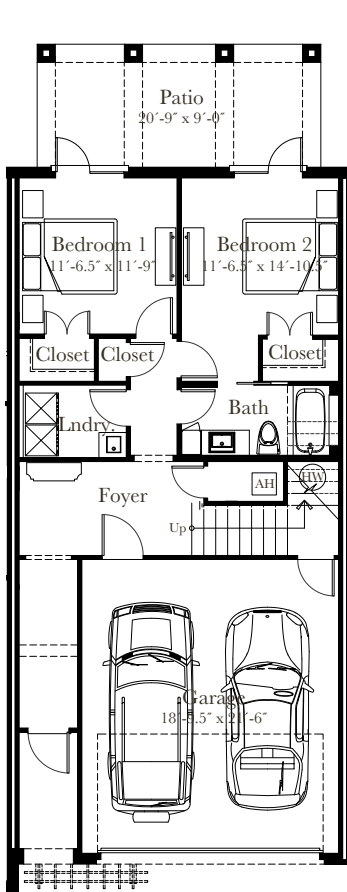

THE BROWNSTONES

at Kelly Plantation

BUILDING E

Exterior Residences

3 Bedrooms + Bonus Room | 2.5 Baths

Total Area: 3,240 sq. ft.

—Heated / Cooled Area: 2,187 sq. ft.

—Covered Area: 1,053 sq. ft.

3 Bedrooms + Bonus Room | 2.5 Baths

Total Area: 3,444 sq. ft.

—Heated / Cooled Area: 2,384 sq. ft.

—Covered Area: 1,060 sq. ft.

1st Floor

2nd Floor

3rd Floor

Contact Grady Elder at 850.259.9236
or visit us at BrownstonesatKP.com