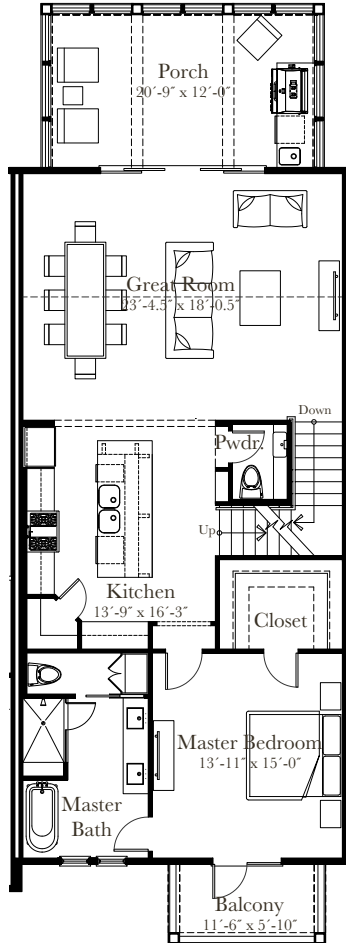

THE BROWNSTONES

at Kelly Plantation

BUILDING E

Exterior Residences

3 Bedrooms + Bonus Room | 2.5 Baths

Total Area: 3,240 sq. ft.

—Heated / Cooled Area: 2,187 sq. ft.

—Covered Area: 1,053 sq. ft.

3 Bedrooms + Bonus Room | 2.5 Baths

Total Area: 3,444 sq. ft.

—Heated / Cooled Area: 2,384 sq. ft.

—Covered Area: 1,060 sq. ft.

1st Floor

2nd Floor

3rd Floor

Contact Grady Elder at 850.259.9236
or visit us at BrownstonesatKP.com