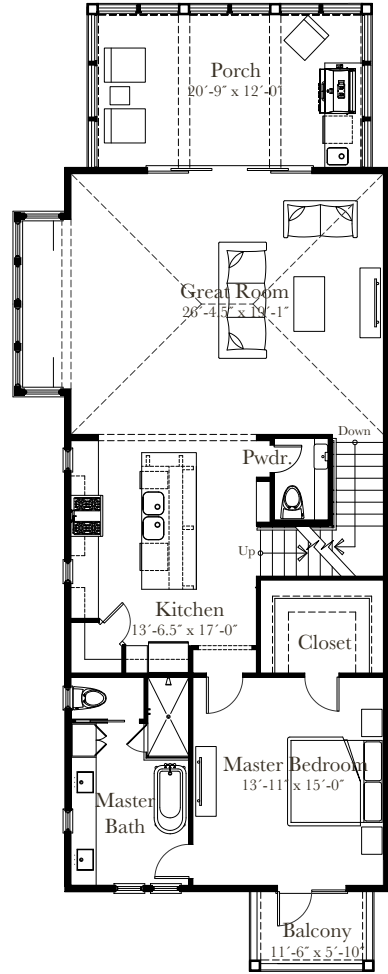

THE BROWNSTONES

at Kelly Plantation

BUILDING E

Exterior Residences

3 Bedrooms + Bonus Room | 2.5 Baths

Total Area: 3,240 sq. ft.

—Heated / Cooled Area: 2,187 sq. ft.

—Covered Area: 1,053 sq. ft.

2nd Floor

Contact Grady Elder at 850.259.9236
or visit us at BrownstonesatKP.com