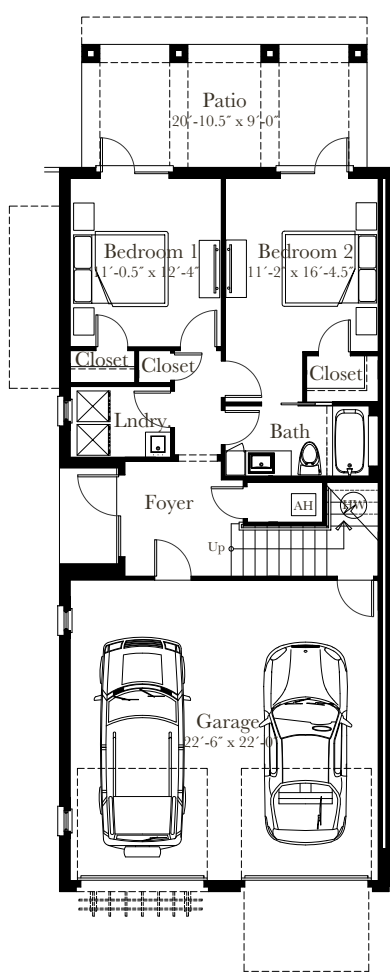

THE BROWNSTONES

at Kelly Plantation

BUILDING E

Exterior Residences

3 Bedrooms + Bonus Room | 2.5 Baths

Total Area: 3,240 sq. ft.

—Heated / Cooled Area: 2,187 sq. ft.

—Covered Area: 1,053 sq. ft.

3 Bedrooms + Bonus Room | 2.5 Baths

Total Area: 3,444 sq. ft.

—Heated / Cooled Area: 2,384 sq. ft.

—Covered Area: 1,060 sq. ft.

1st Floor

2nd Floor

3rd Floor

Contact Grady Elder at 850.259.9236
or visit us at BrownstonesatKP.com